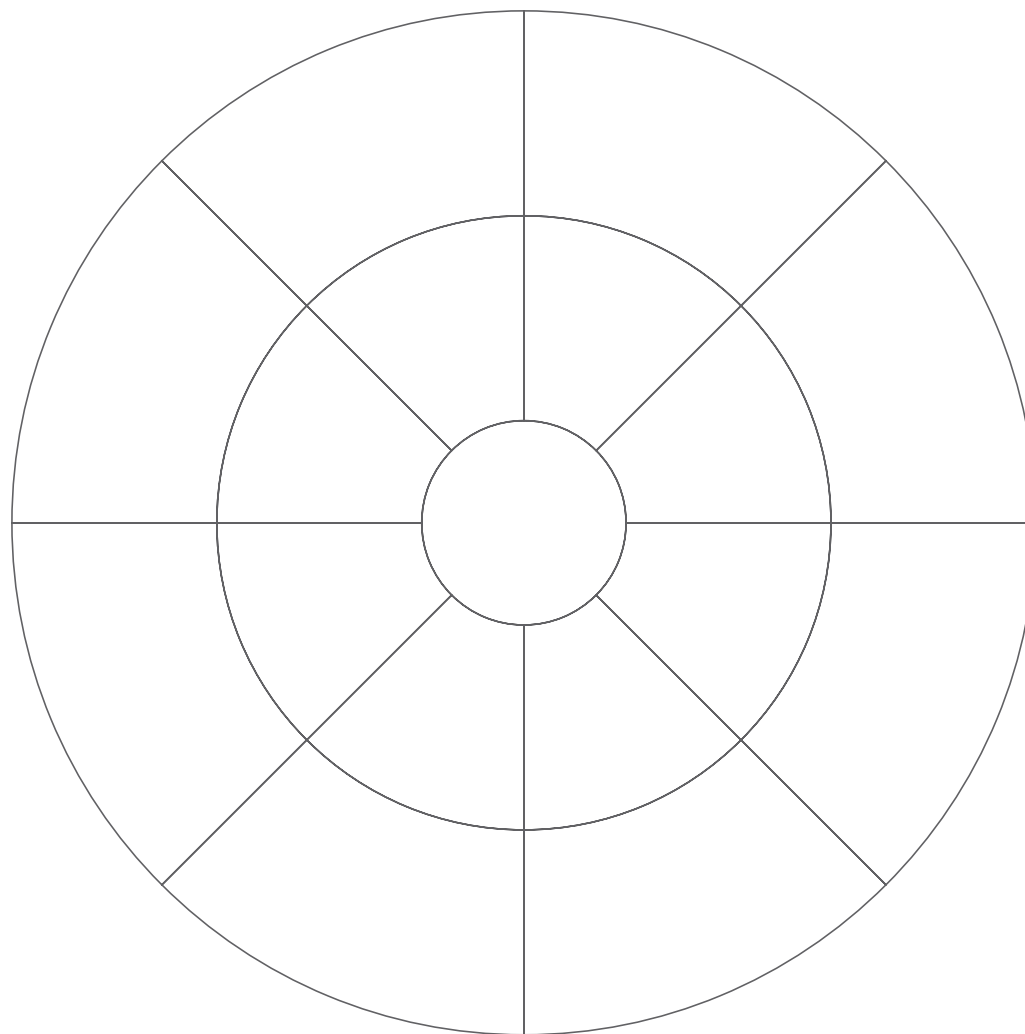

LAYING PATTERN

Circle kit 1.8m²; 17 per pack

1 ► 300mm inner segment

8 ► 350mm 1st ring

8 ► 400mm 2nd ring

www.globalstonepaving.co.uk

Global Stone Ltd, Tey Gardens, Church
Lane, Little Tey, Colchester, Essex CO6 1HX
(Distribution Centre Only)

Email: sales@globalstonepaving.co.uk

 @GlobalStoneUK

 @GlobalPaving

 @globalstonepaving

© Copyright Global Stone 2021.

PREMIUM SANDSTONE CIRCLE KIT 1.8 diameter

LAYING PATTERN

Circle kit 2.8m²; 33 per pack

1 ▶ 300mm inner segment

8 ▶ 350mm 1st ring

8 ▶ 400mm 2nd ring

16 ▶ 500mm 3rd ring

www.globalstonepaving.co.uk

Global Stone Ltd, Tey Gardens, Church
Lane, Little Tey, Colchester, Essex CO6 1HX
(Distribution Centre Only)