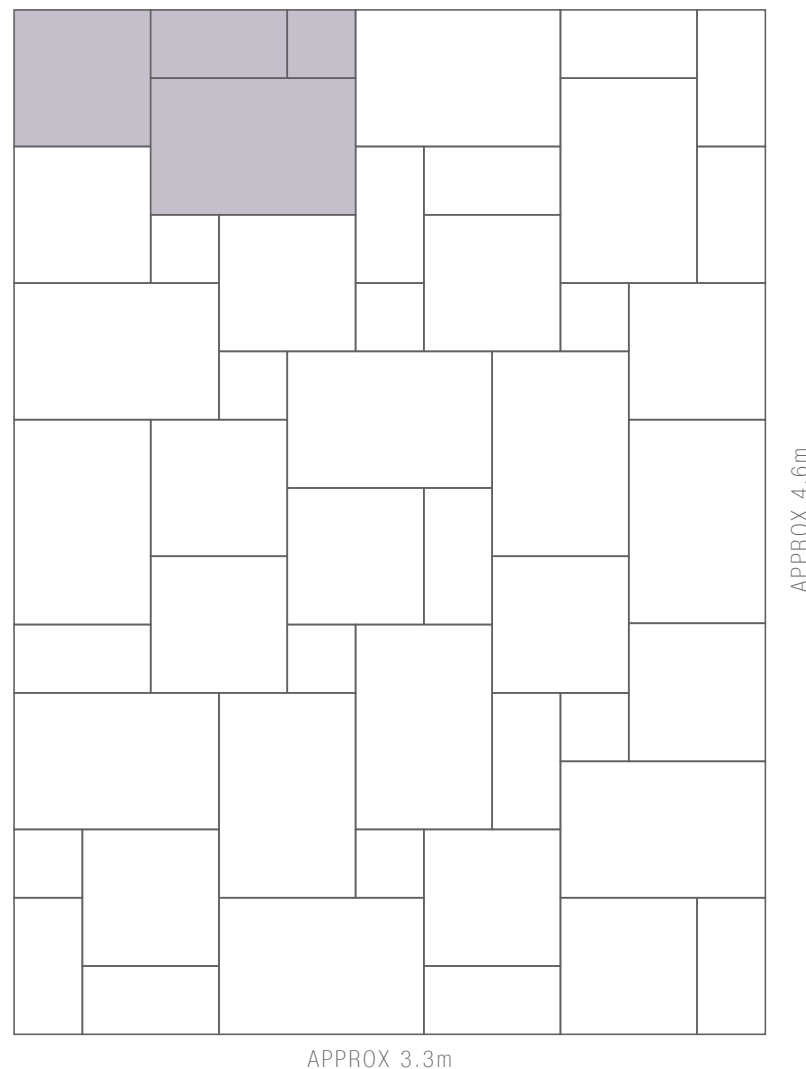

LAYING PATTERN

Project pack 15.3m²; 48 per pack

9 ▶ 300 x 300mm

13 ▶ 600 x 300mm

13 ▶ 600 x 600mm

13 ▶ 900 x 600mm

www.globalstonepaving.co.uk

Global Stone Ltd, Tey Gardens, Church Lane, Little Tey, Colchester, Essex CO6 1HX
(Distribution Centre Only)

Email: sales@globalstonepaving.co.uk

 @GlobalStoneUK

 @GlobalPaving

 @globalstonepaving

© Copyright Global Stone 2021.

PREMIUM SANDSTONE & LIMESTONE PROJECT PACKS 15.3 m²

LAYING PATTERN

Project pack 16.89m²; 48 per pack

16 ▶ 285 x 285mm

17 ▶ 285 x 570mm

17 ▶ 570 x 570mm

15 ▶ 855 x 570mm

www.globalstonepaving.co.uk

Global Stone Ltd, Tey Gardens, Church
Lane, Little Tey, Colchester, Essex CO6 1HX
(Distribution Centre Only)

Email: sales@globalstonepaving.co.uk

 @GlobalStoneUK

 @GlobalPaving

 @globalstonepaving

© Copyright Global Stone 2021.

PREMIUM SANDSTONE & LIMESTONE PROJECT PACKS 16.89 m²

APPROX 4.56m

APPROX 3.71m