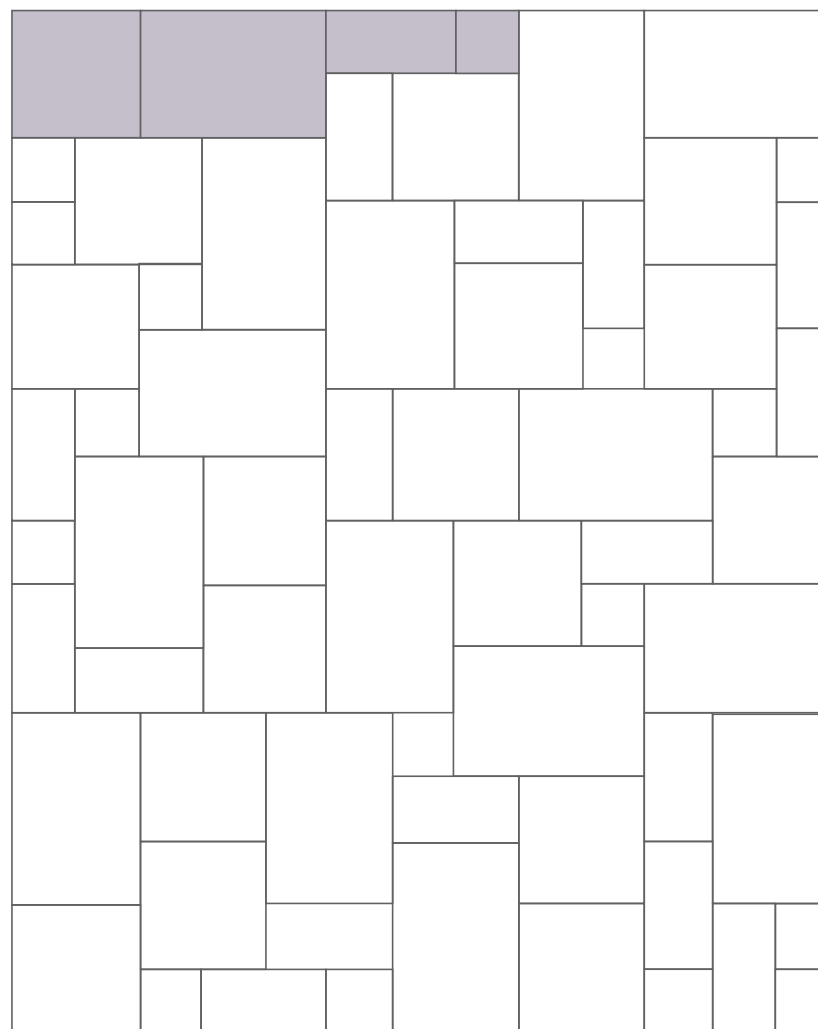

16 ▶ 285 x 285mm

17 ▶ 285 x 570mm

17 ▶ 570 x 570mm

15 ▶ 855 x 570mm

www.globalstonepaving.co.uk

Global Stone Ltd, Tey Gardens, Church
Lane, Little Tey, Colchester, Essex CO6 1HX
(Distribution Centre Only)

Email: sales@globalstonepaving.co.uk

 @GlobalStoneUK

 @GlobalPaving

 @globalstonepaving

© Copyright Global Stone 2021.

PREMIUM SANDSTONE & LIMESTONE PROJECT PACKS 16.89 m²

APPROX 4.56m

APPROX 3.71m